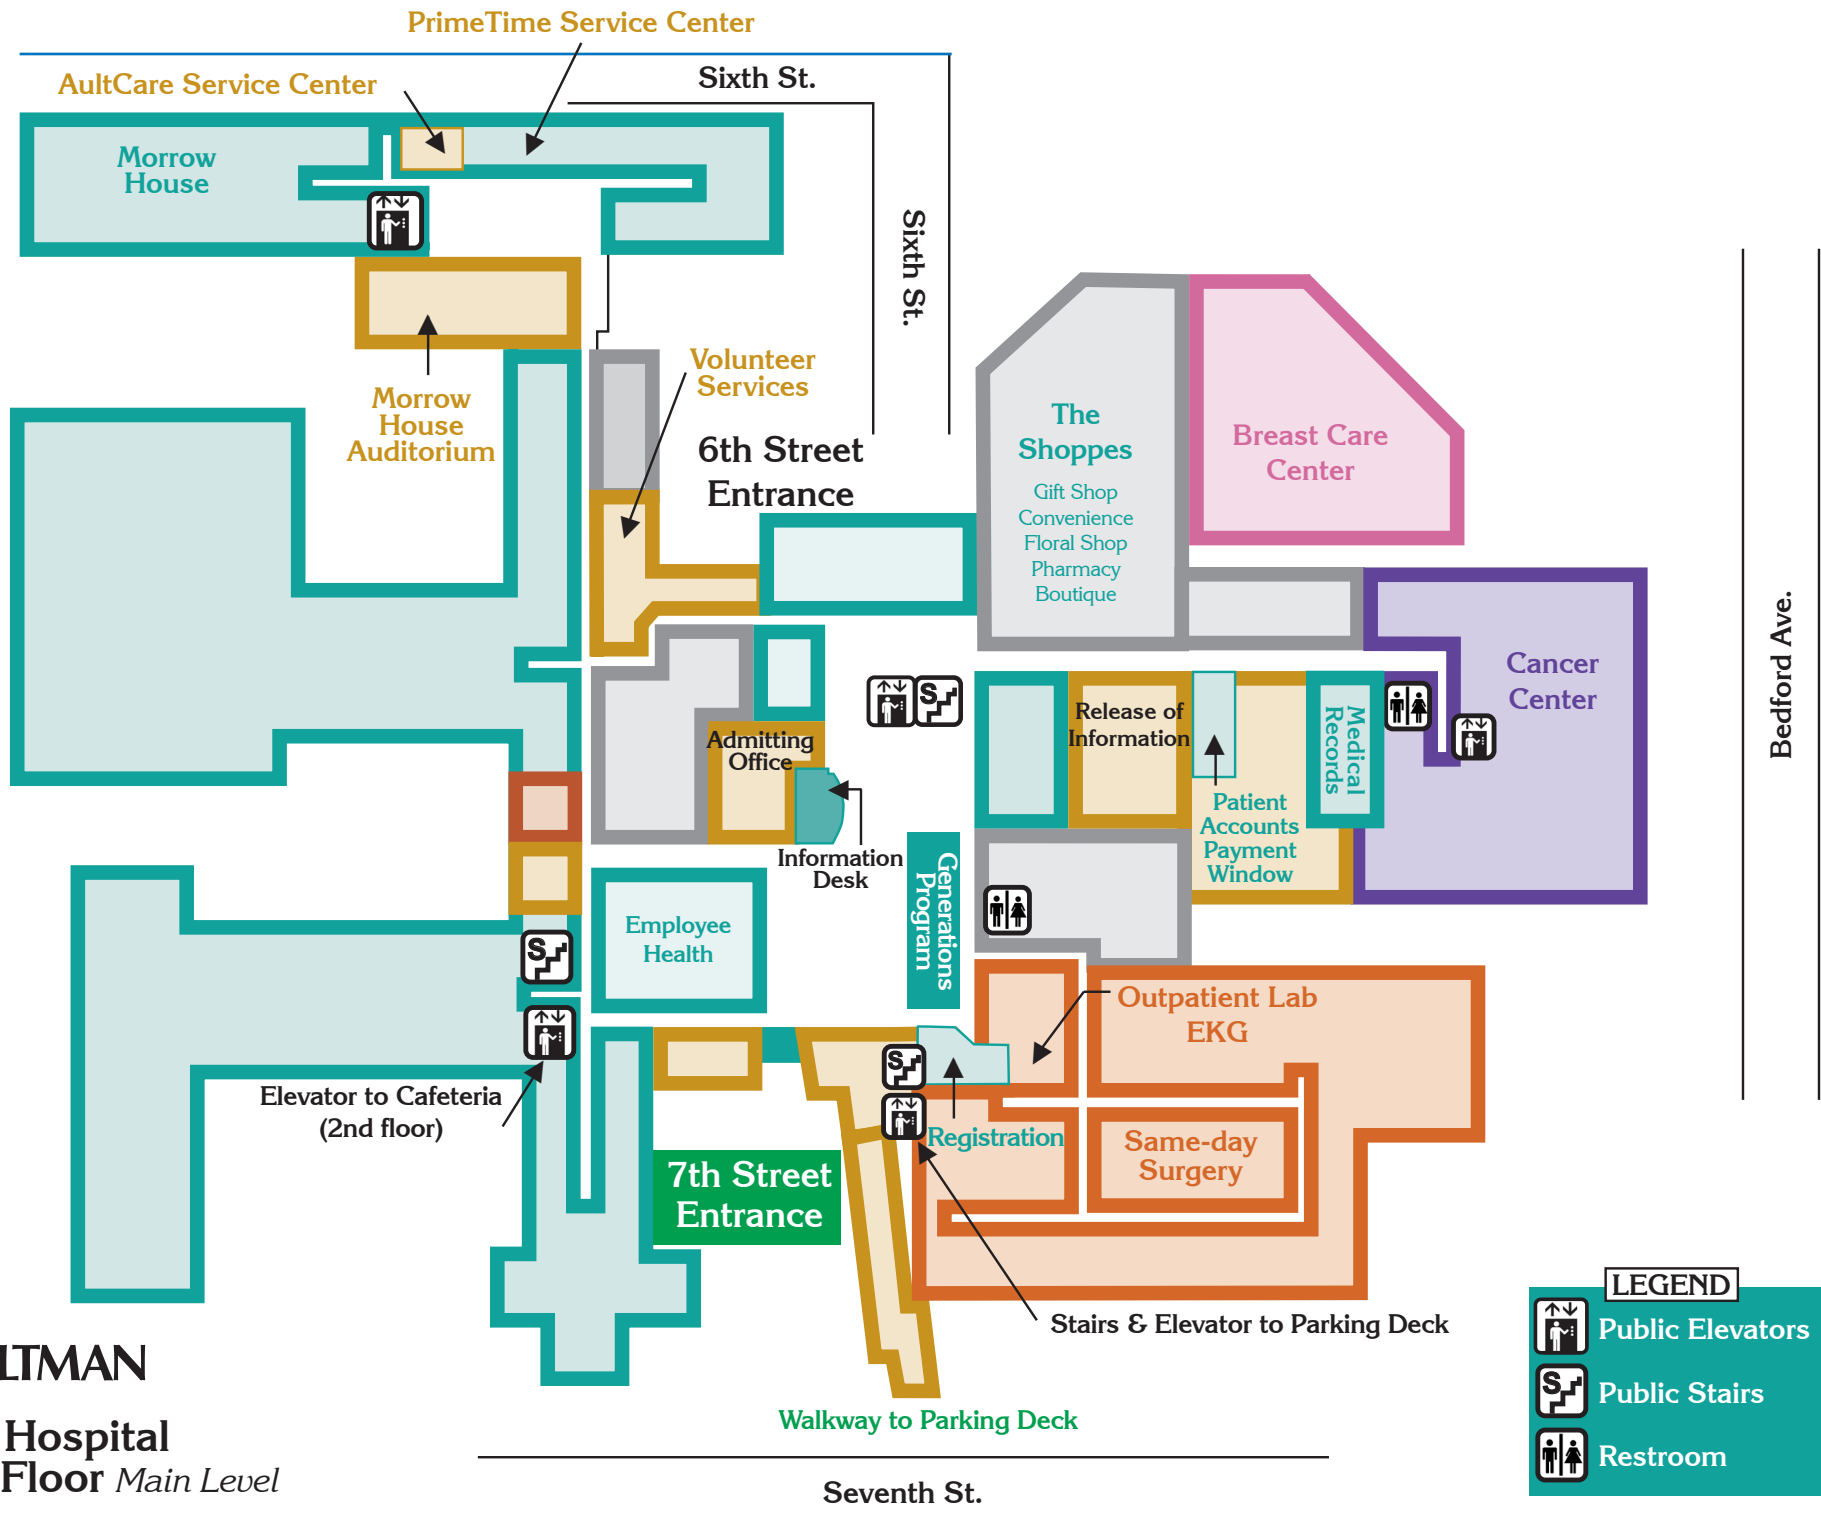

Bedford Ave.

Seventh St.

Main Hospital  
Ground Floor

**LEGEND**

- Public Elevators
- Public Stairs
- Restroom

Main Hospital  
First Floor *Main Level*

**AULTMAN**  
Main Hospital  
Second Floor

**LEGEND**

**AULTMAN**  
Main Hospital  
Third Floor

**LEGEND**

-  Public Elevators
-  Public Stairs
-  Restroom

Sixth St.

Four North

Pulmonary  
Function

Waiting  
Area

Aultman  
Specialty  
Hospital

Respiratory  
Therapy

Four East

Bedford Ave.

Four South

Seventh St.

 AULTMAN

Main Hospital  
Fourth Floor

LEGEND

Five South

Seventh St.

**AULTMAN**

Main Hospital  
Fifth Floor

**LEGEND**

-  Public Elevators
-  Public Stairs
-  Restroom

Sixth St.

Six North